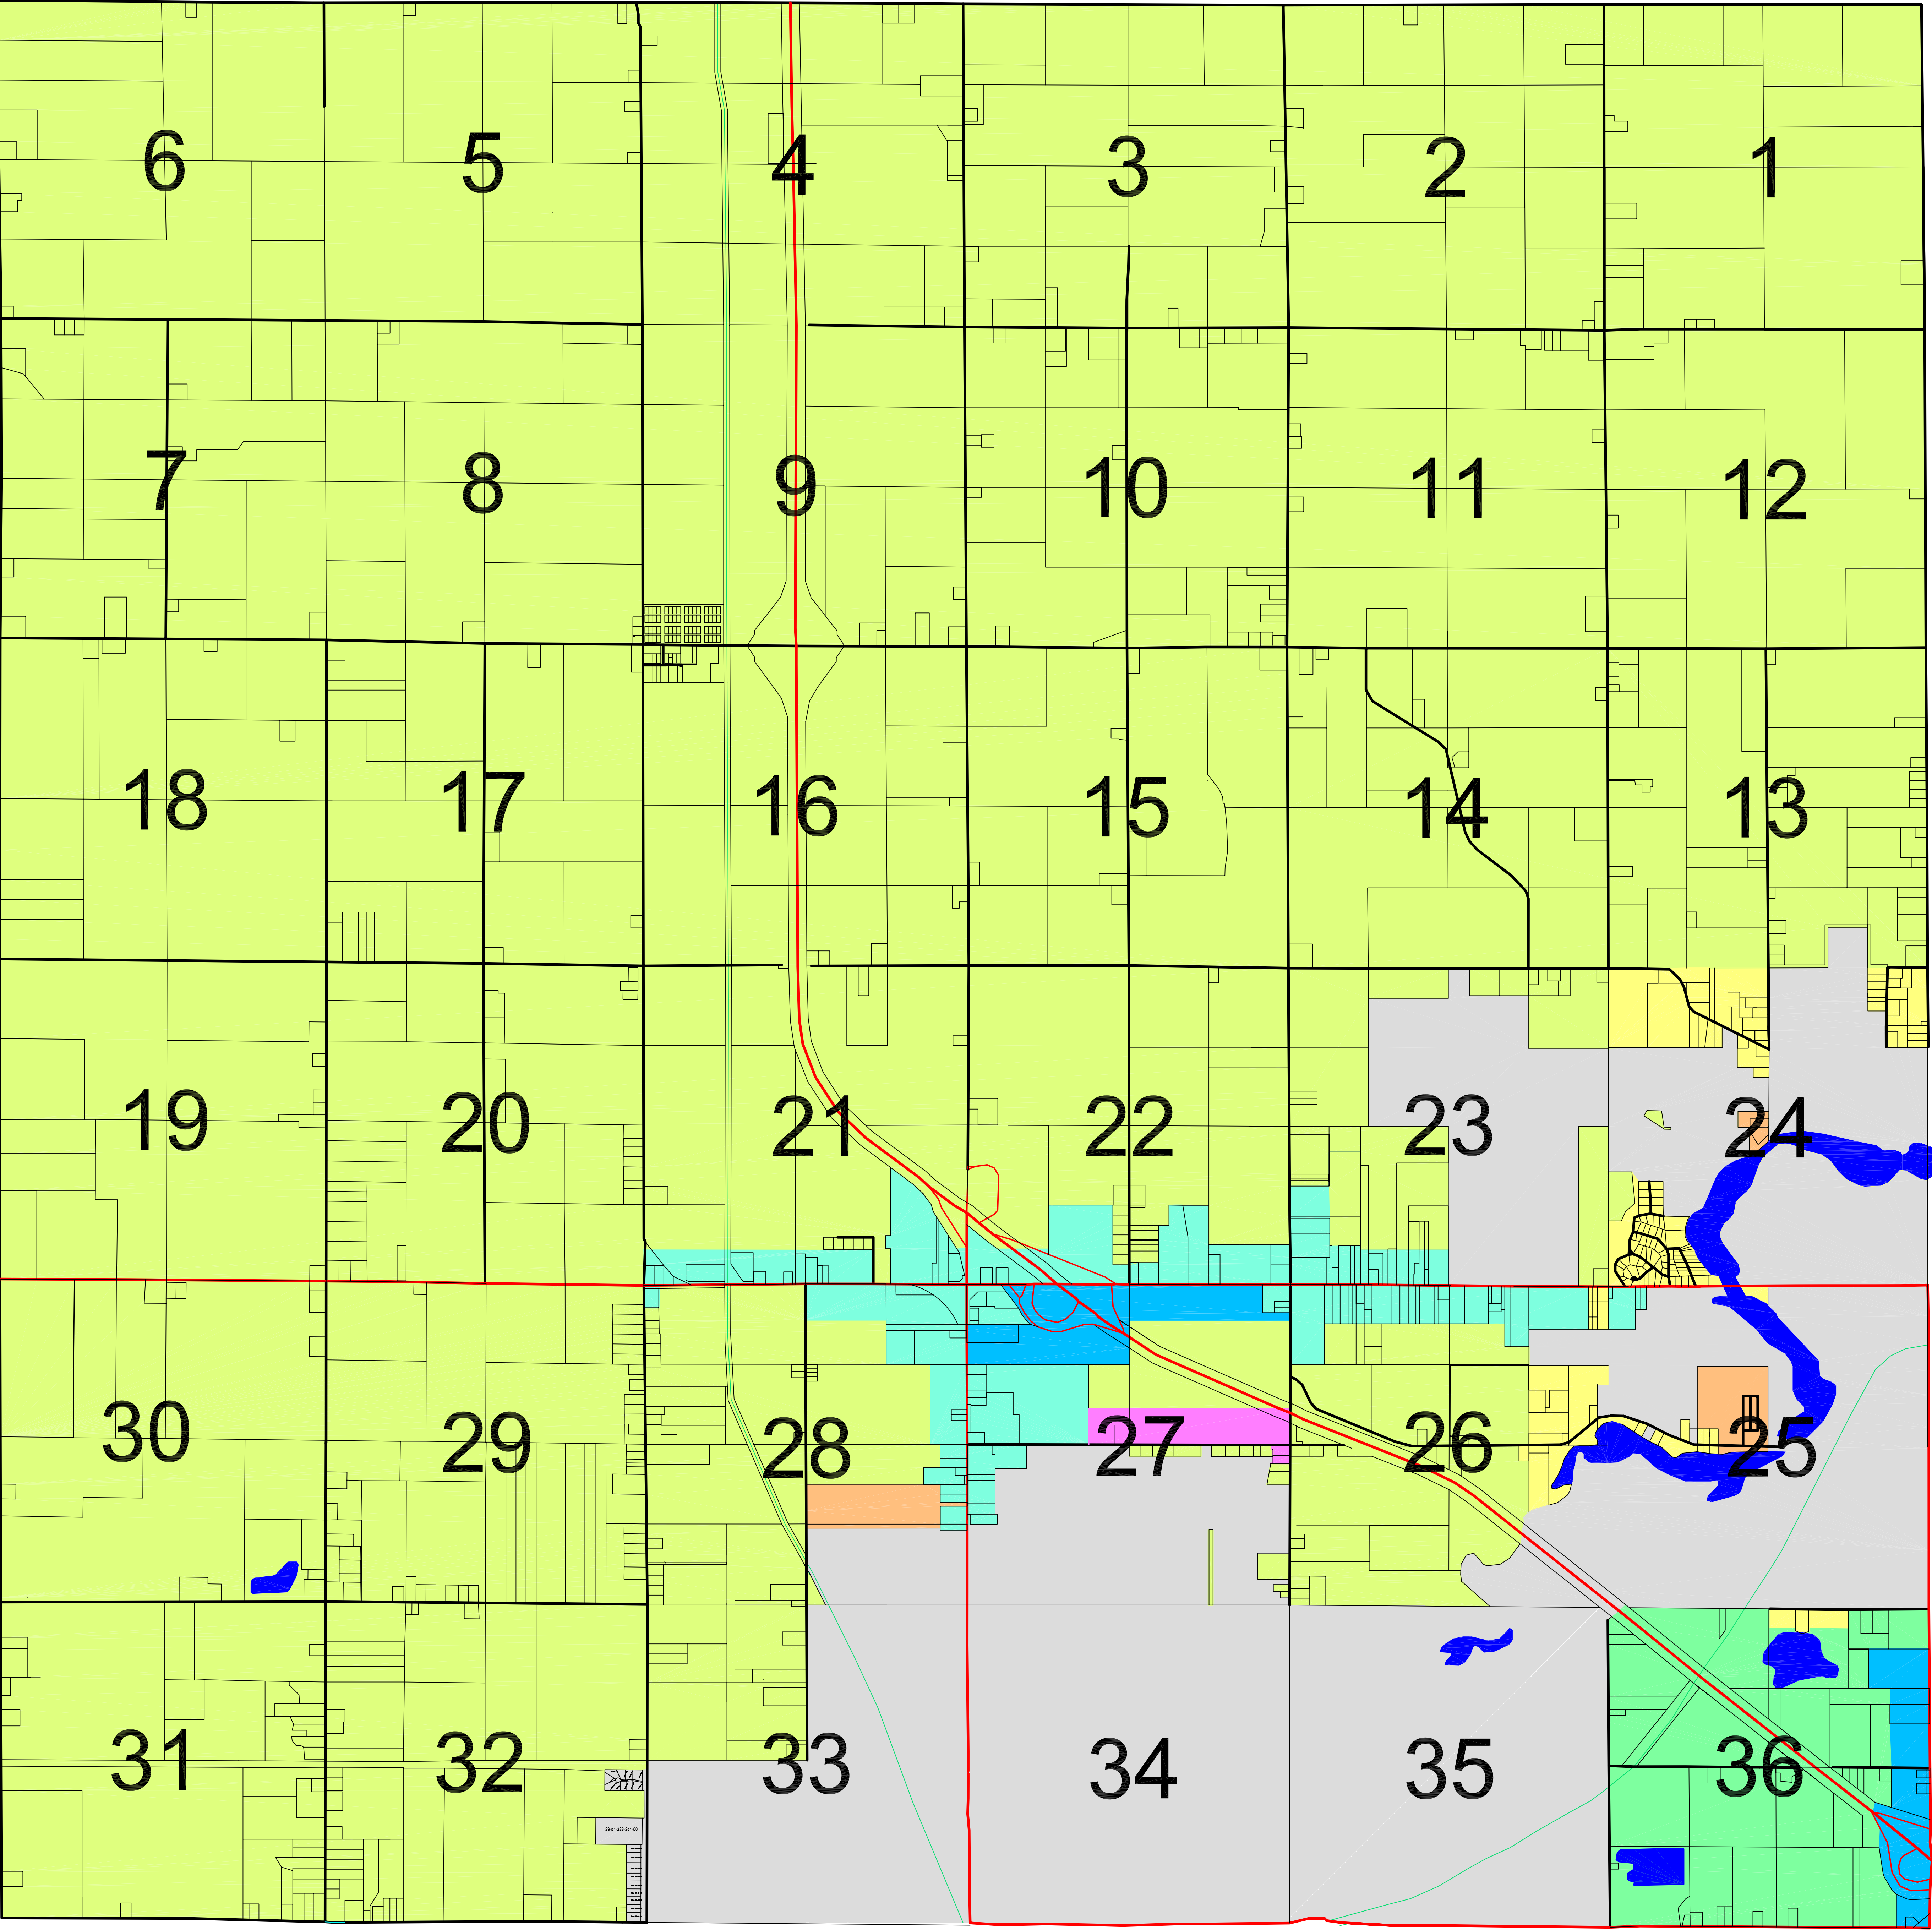

Pine River Township
Official Zoning Map
June 20, 2005

AG

LDR

HDR

OFFICE

LC

HC

INDUSTRIAL